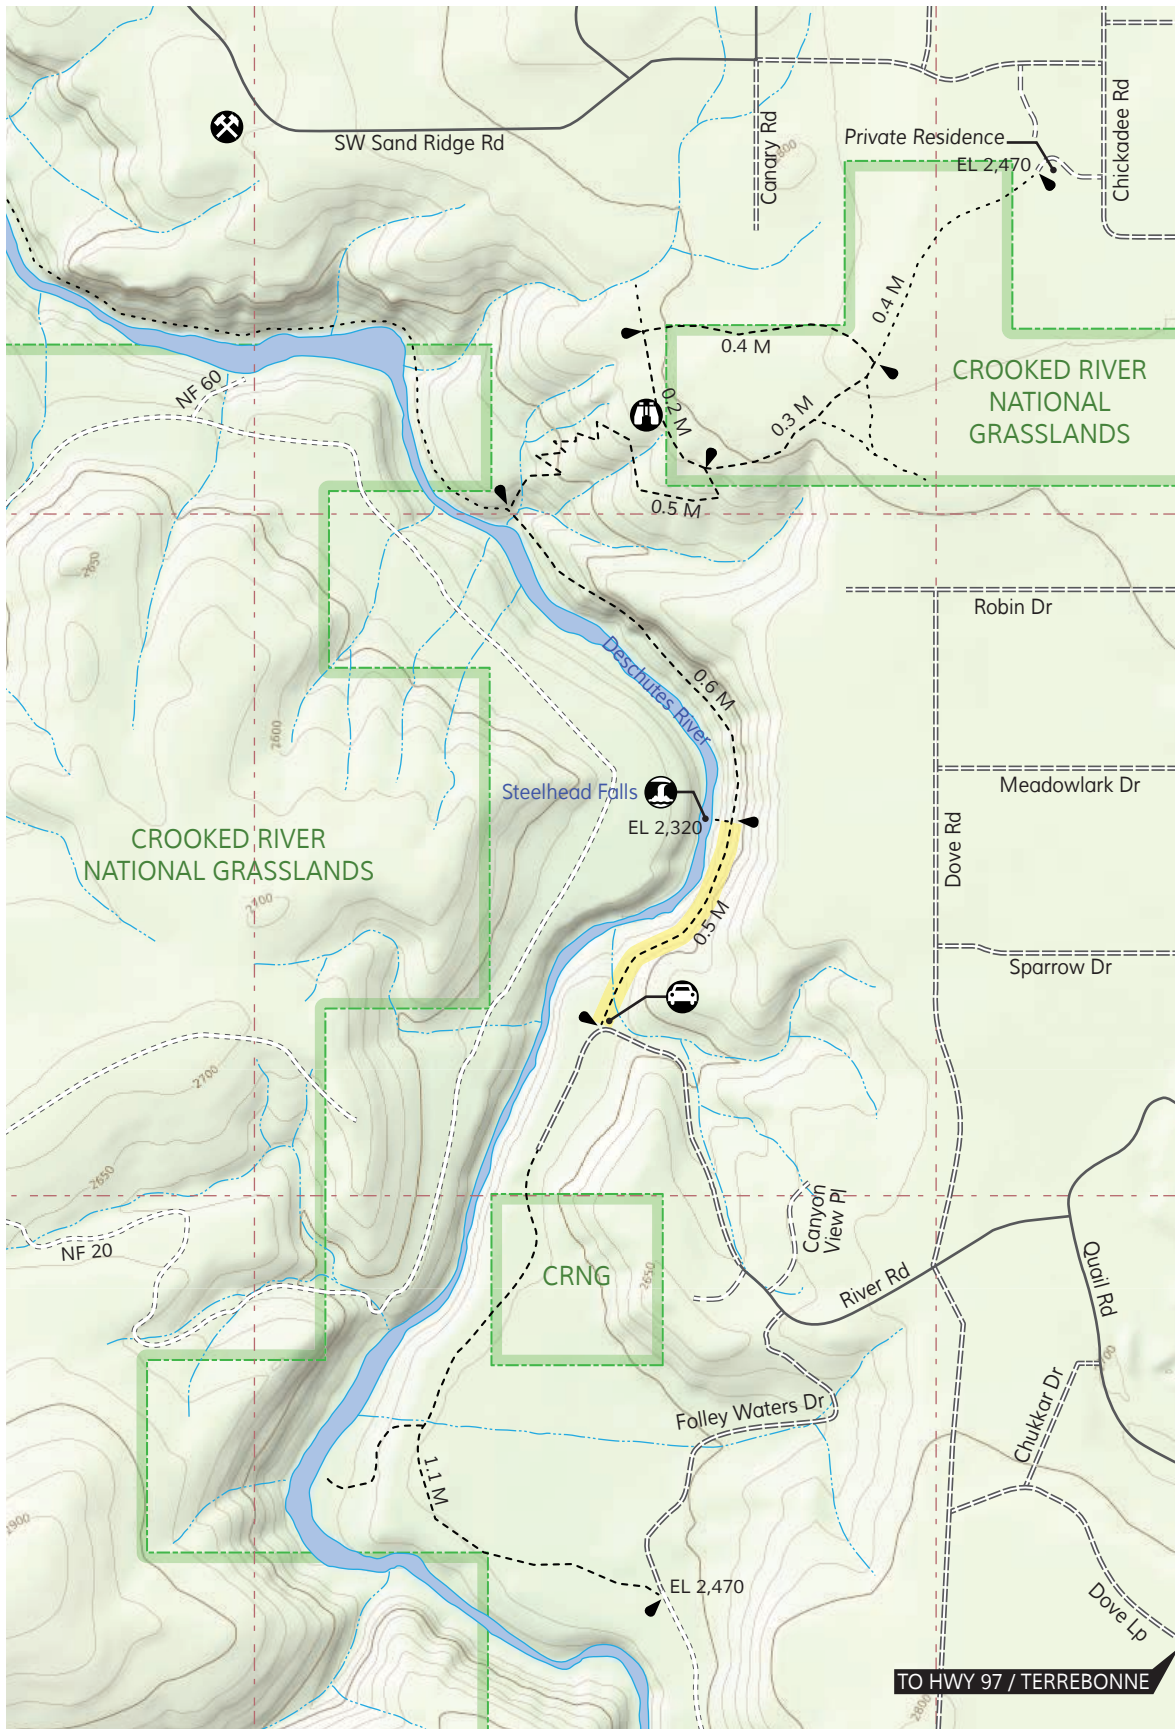

Steelhead Falls, OR

- Trail (major)
- Trail (minor)
- Trail (unmaintained)
- Paved Rd (major)
- Paved Rd (minor)
- Forest Rd (major)
- Forest Rd (minor)
- Featured Route
- Trailhead
- Parking
- Restrooms
- Vault Toilet
- Picnic Area
- Picnic Shelter
- Ranger Station
- Historic Landmark
- Vista / Viewpoint
- Waterfall
- Boat Ramp
- Swimming
- Campground
- Backcountry Campsite
- RV Campground
- Showers
- Shelter
- Cabin
- Yurt
- Potable Water
- Cliff Jumping
- Pit Mine
- Horseback Riding
- Convenience / Grocery Store
- Beach
- Distance Marker
- Peak
- One Mile Grid

TO HWY 97 / TERREBONNE